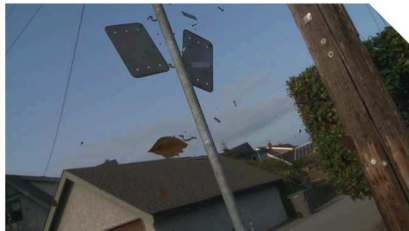

**Mario Pietro Brioschi**  
**VFS demoreel Breakdown**  
[www.mariobrioschi.com](http://www.mariobrioschi.com)

Maybe One Morning

- tracking
- modelling CG elements
- camera projected leaves
- animation
- texturing and lighting
- compositing live footage and CG elements

- tracking
- modelling CG elements
- camera projected man hole
- animation
- texturing and lighting
- compositing live footage and CG elements

- tracking
- modelling CG elements
- camera projected man hole
- animation
- texturing and lighting
- compositing live footage and CG elements and live action smoke